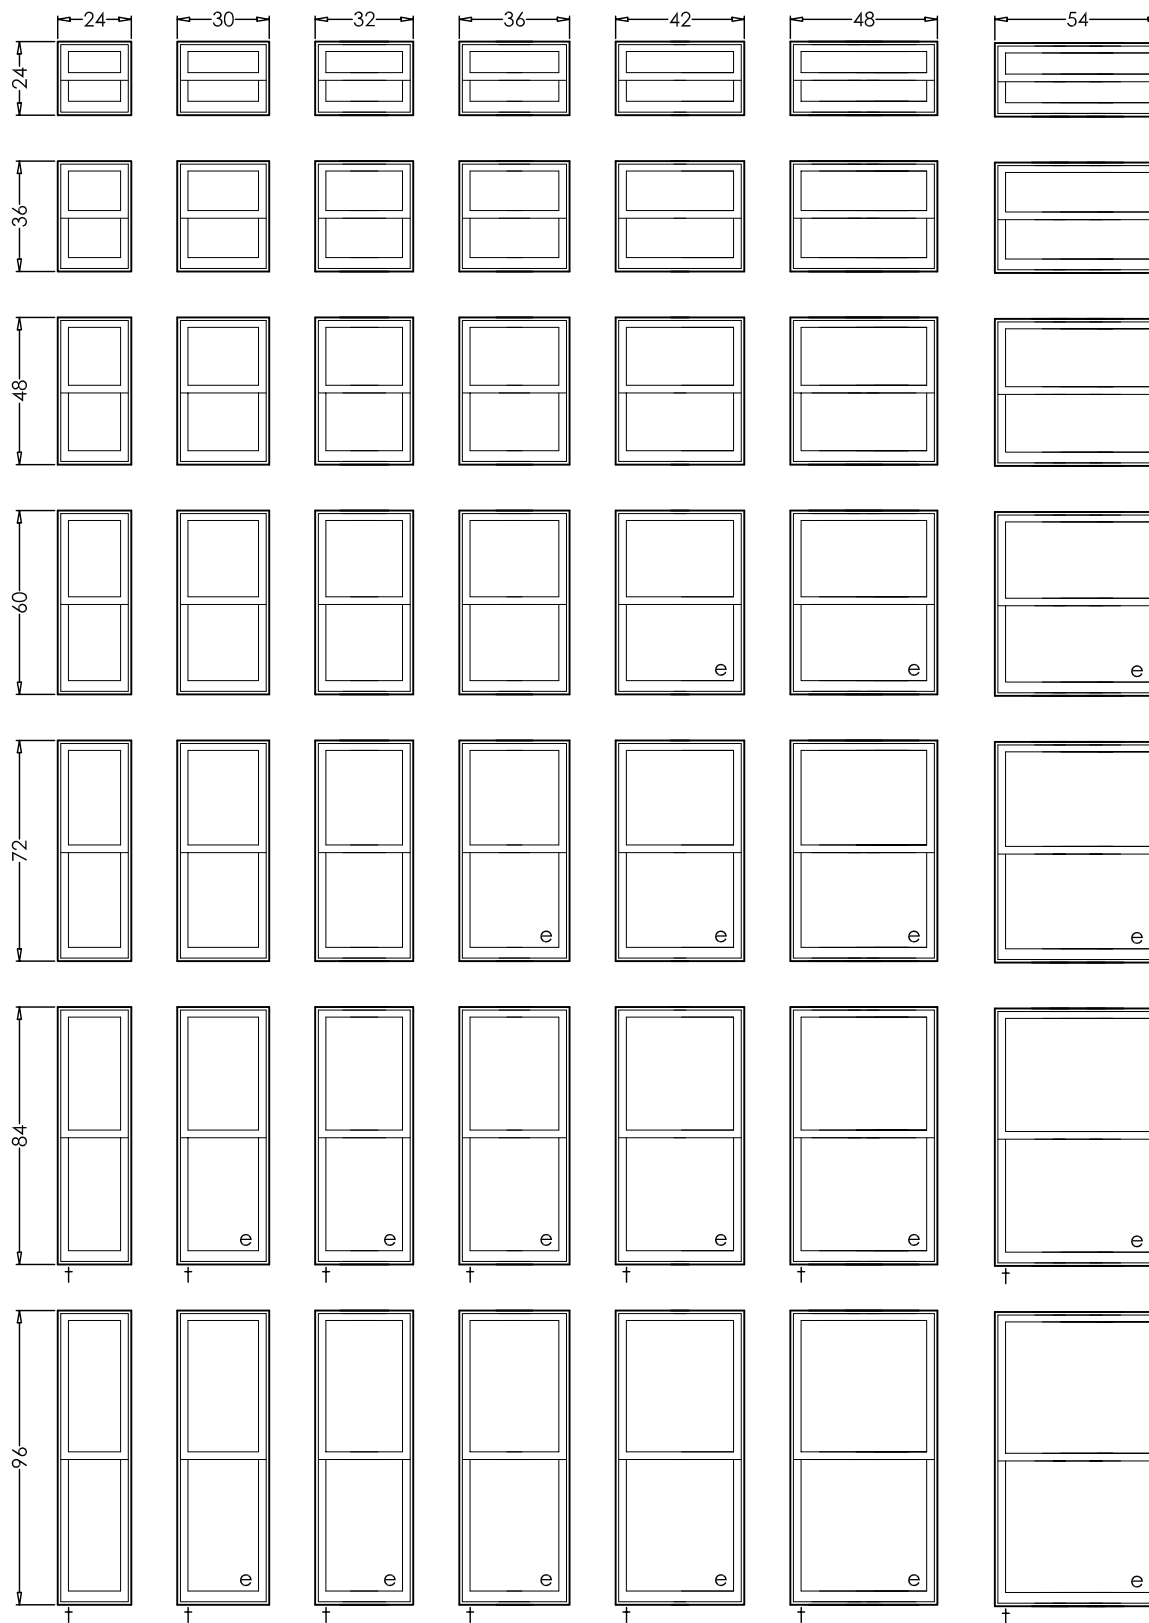

Series 360 SINGLE HUNG

MODULAR SIZES

COMMODITY SIZES

Sample Colonial Configurations

All window dimensions shown are to tip of exterior 1/2" flange on frames.

Custom sizes also available

Minimum available window width is 18"
 Maximum available window width is 54"
 Minimum available window height is 24"
 Maximum available window height is 120"
 Maximum over-all window area is 36 Square Feet

e = INDICATES WINDOWS THAT COMPLY WITH EGRESS OPENING REQUIREMENTS WHEN PROPERLY LOCATED ON A WALL OPENING
 † = THESE UNITS CARRY A PREMIUM SIZE SURCHARGE

Some larger windows will have limited travel at vents