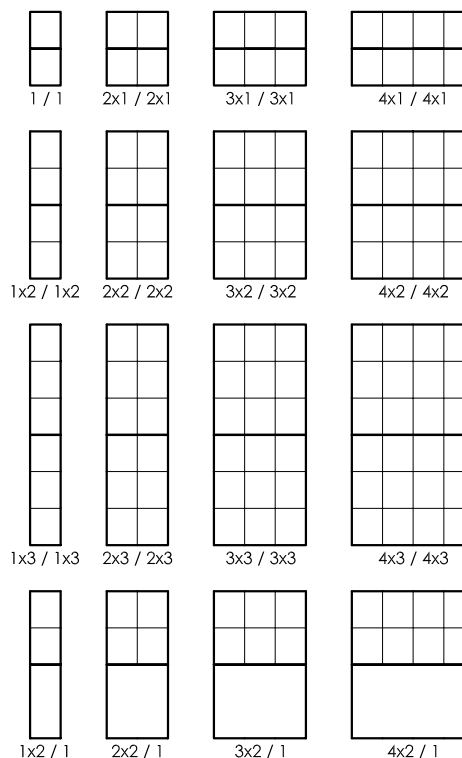

Series 360 SINGLE HUNG

MODULAR SIZES

COMMODITY SIZES

Sample Colonial Configurations

All window dimensions shown are to tip of exterior 1/2" flange on frames.

Custom sizes also available

Minimum available window width is 18"
 Maximum available window width is 54"
 Minimum available window height is 24"
 Maximum available window height is 120"
 Maximum over-all window area is 36 Square Feet

e = INDICATES WINDOWS THAT COMPLY WITH EGRESS OPENING REQUIREMENTS WHEN PROPERLY LOCATED ON A WALL OPENING
 † = THESE UNITS CARRY A PREMIUM SIZE SURCHARGE

Some larger windows will have limited travel at vents