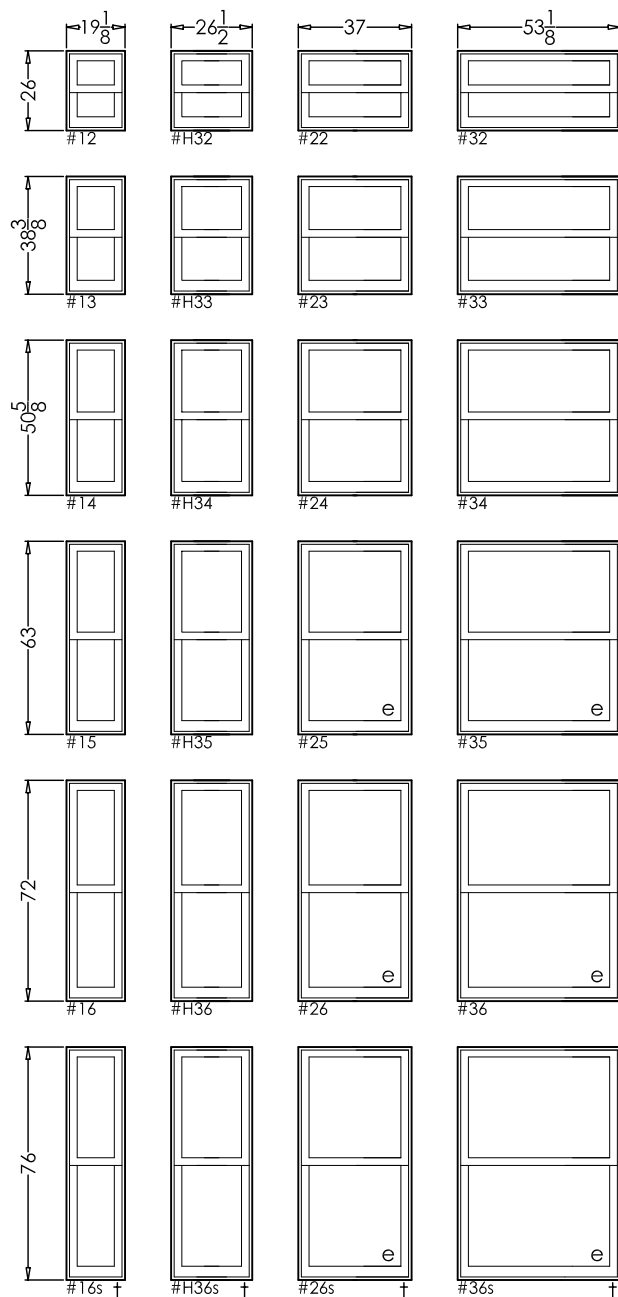

Series 360 SINGLE HUNG

MODULAR SIZES

COMMODITY SIZES

Sample Colonial Configurations

All window dimensions shown are to tip of exterior 1/2" flange on frames.

Custom sizes also available

Minimum available window width is 18"
 Maximum available window width is 54"
 Minimum available window height is 24"
 Maximum available window height is 120"
 Maximum over-all window area is 36 Square Feet

e = INDICATES WINDOWS THAT COMPLY WITH EGRESS OPENING REQUIREMENTS WHEN PROPERLY LOCATED ON A WALL OPENING
 † = THESE UNITS CARRY A PREMIUM SIZE SURCHARGE

Some larger windows will have limited travel at vents